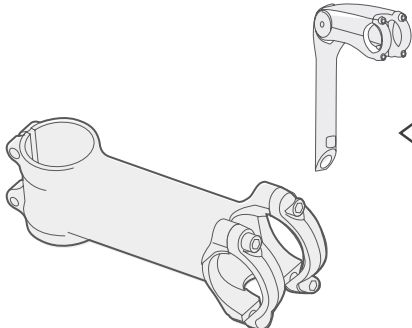

RSL, Pro, & Elite Stem

Duo Base W537090

Mono Base W537089

Kovee Pro 35 & Line Pro 35 Stem

Duo Base W562041

Mono Base W562042

Comp & Adjustable Quill Stem

Duo Base W540565 (QTY 2)

Mono Base W540565

Duo Base W540565 (QTY 2)

Aeolus RSL Bar/Stem

Duo Base 600796

Mono Base 600795

Madone SLR Integrated Bar/Stem

Duo Base 600796

Mono Base 600795

XXX Bar/Stem

Duo Base 529589

Mono Base 541150

RSL MTB Bar/Stem

Duo Base 529589

Mono Base 541150

Trip Mount W509702

Universal Ion Mount W574066