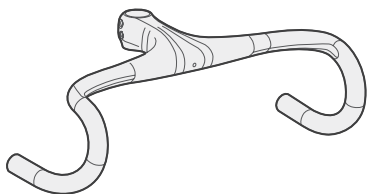

RSL, Pro, & Elite Stem

Duo Base W537090

Mono Base W537089

Kovee Pro 35 & Line Pro 35 Stem

Duo Base W562041

Mono Base W562042

Comp & Adjustable Quill Stem

Duo Base W540565 (QTY 2)

Mono Base W540565

Duo Base W540565 (QTY 2)

Aeolus RSL Bar/Stem

Duo Base 600796

Mono Base 600795

Madone SLR Integrated Bar/Stem

Duo Base 600796

Mono Base 600795

XXX Bar/Stem

Duo Base 529589

Mono Base 541150

RSL MTB Bar/Stem

Duo Base 529589

Mono Base 541150

Trip Mount W509702

Universal Ion Mount W574066