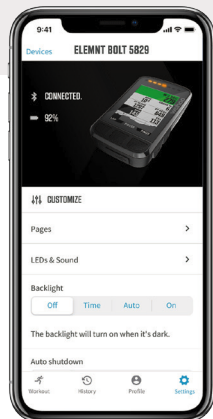

ELEMNT BOLT

gps bike computer

ADVANTAGE BY DESIGN

APLIKACJA COMPANION

Swoim smartphonem i aplikacją Companion wygodnie dostosuj parametry i połącz czujniki. Zapisuj swoje dane treningowe i automatycznie synchronizuj z wybranymi aplikacjami.